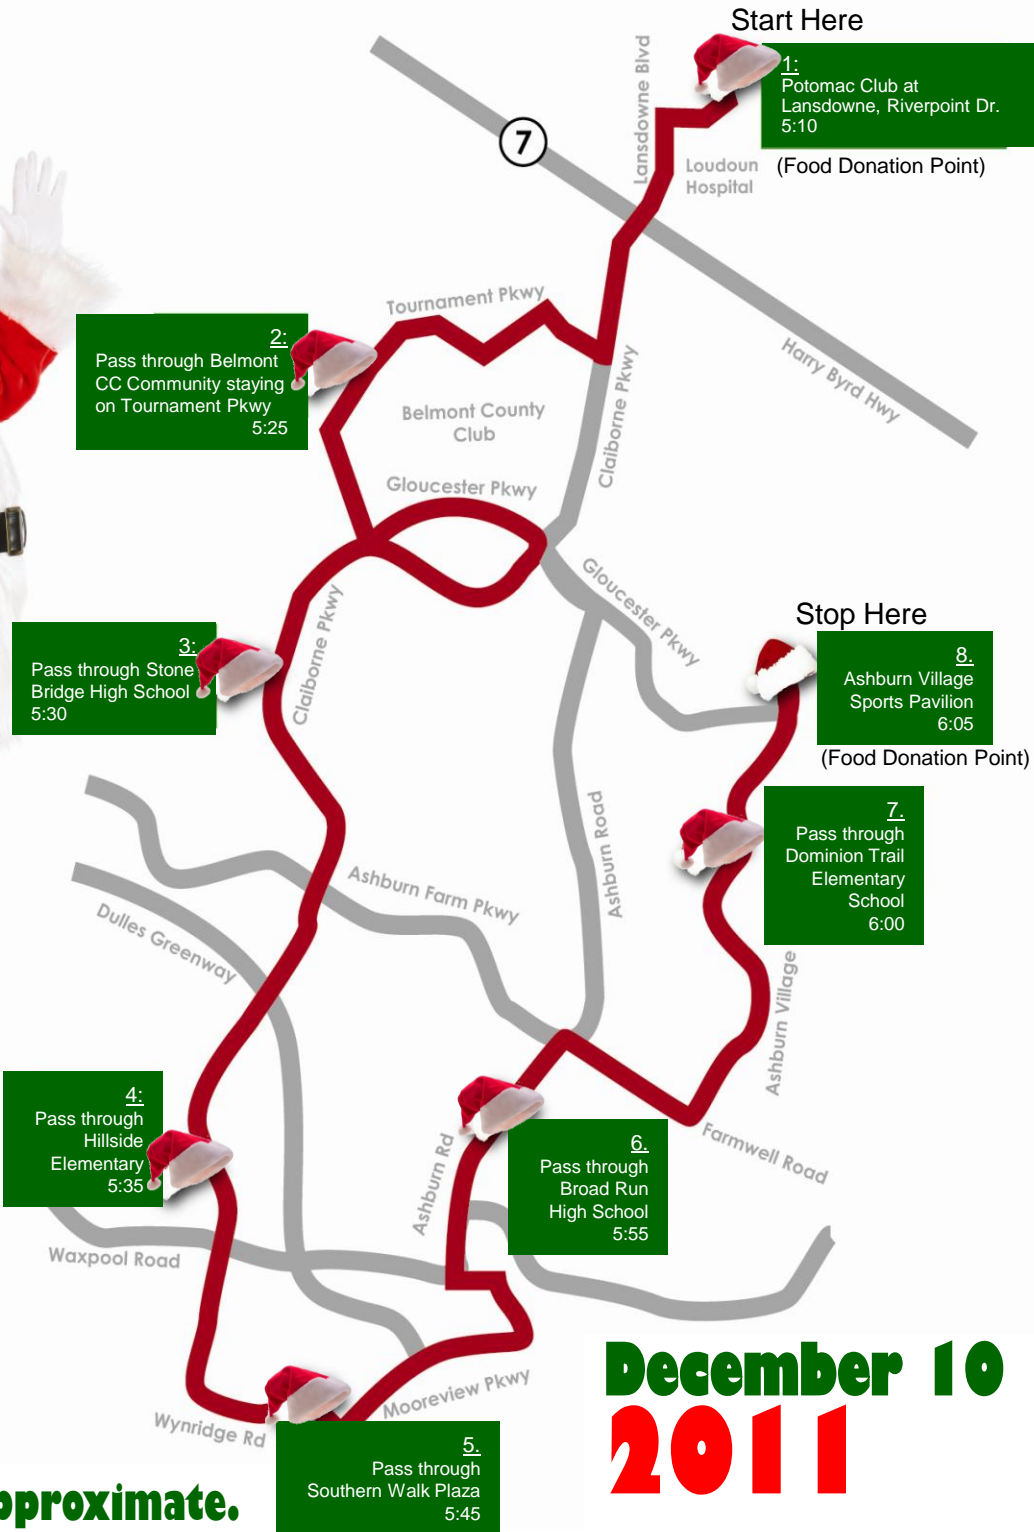

Ashburn Volunteer Fire & Rescue Department Santa Procession

December 10
2011

***All times are approximate.**

****All Pass through points are Santa passing thru not Actual Stops.**